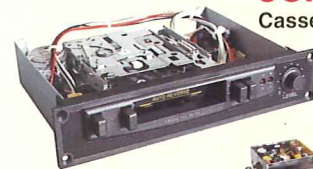

SPECIFICATIONS

Inputs : MIC	-50dB/600 Ω unbal, LINE:-10dB/10K Ω unbal
Remote control input	10pin connector (M1~M6, START/STOP, REPEAT/STOP, BUSY)
Outputs :audio output	-10dB unbal
Headphone output	24MW $\geq$ 64 Ω
Frequency response	MIC:300Hz~6.4kHz(fs=16kHz) LINE:100Hz~6.4kHz(fs=16kHz)
Operating voltage	+15V DC~+17V DC
Current consumption	100mA operation, 80mA stand-by
Memory size	16Mbits SRAM(base), Expandable up to 32Mbits(option)
Message recording time	base 4 min 28sec in total(16Mbit) max. 8 min 56sec in total(32Mbit)
Message back-up time	max 60days(16Mbits)/max 30days(32Mbit)
Sampling frequency	fs=16kHz
Ambient temperature	0°C~50°C
Dimensions(mm)	194(W) $\times$ 40(H) $\times$ 125(D)
(inch)	7.6(W) $\times$ 1.6(H) $\times$ 4.9(D)
Weight(kg/lbs)	0.42 / 0.93

JCDP-10A CD PLAYER

JCDR-10A CD & RECEIVER

FEATURES

RECEIVER SECTION

- Digital tuner with 30 station preset memory (FM:18, AM:12 stations).
- Manual, seek up / down tuner.

CD SECTION

- Random, repeat & intro-scan play.
- Cue/Review Function.
- Remote control function.

SPECIFICATIONS

Tuning range	FM 87.5~108MHz / AM 531~1620MHz
T.H.D(1kHz)	less than 0.02%
Frequency response	10Hz~20kHz($\pm$ 1dB)
Dimensions(mm)	195(W) $\times$ 40(H) $\times$ 215(D)
(inch)	7.7(W) $\times$ 1.6(H) $\times$ 8.5(D)
Weight(kg/lbs)	(JCDP-10A)1.3kg, (JCDR-10A)1.4kg

JCP-10 Cassette Deck