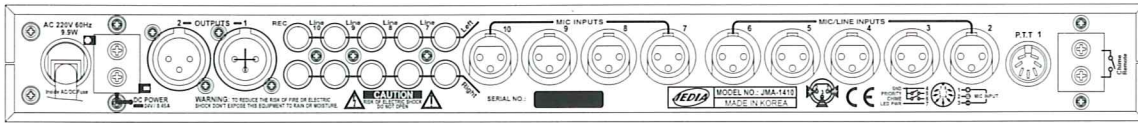

REAR VIEW

SPECIFICATIONS

TECHNICAL & GENERAL

Input sensitivity/impedance	MIC/LINE : -50dBu(2.45mV)/5kΩ bal -10dBu(2.45mV)/5kΩ bal
Output level / impedance	LINE RCAIN : -10dBu(245mV)10kΩ unbal Master 1, 2 : Nor +4dBu(21.23V)/200Ω bal REC : Nor 0dBu(0.775mV)10kΩ unbal
Frequency response	Less than -0.5dB(20Hz ~20kHz)
Signal to noise ratio	MIC : more than 60dB LINE : more than 75dB
T.H.D	MIC : less than 0.05% LINE : less than 0.03%
Cross-talk	MIC : more than 60dB LINE : more than 75dB
Power consumption	13W
Power(option)	120V/220V/230V/240V AC, 50/60Hz 24V DC
Dimensions(mm)	483(W) x 44(H) x 235(D)
(inch)	19(W) x 1.7(H) x 9.3(D)
Weight(kg/lbs)	3.9 / 8.6