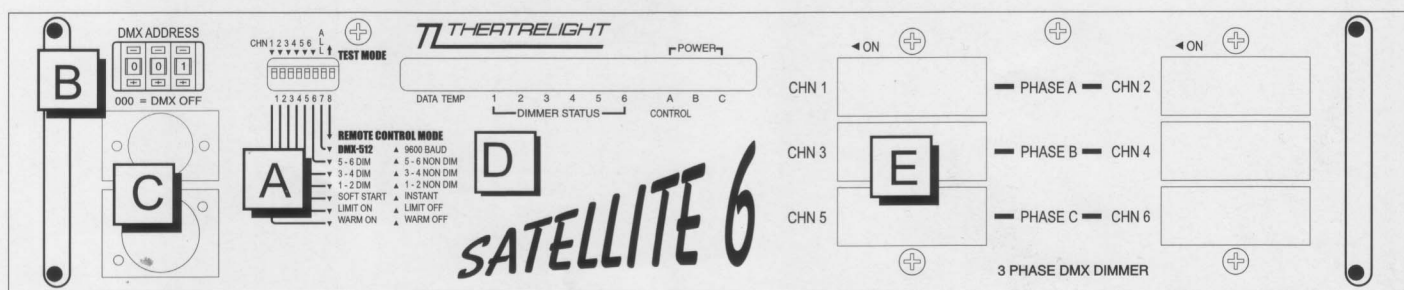

FEATURES

- Easy setting of DMX start address
- DMX-512, or RS-485 9600 baud control
- Switch mode on all dimmers
- 1, 2 or 3 phase operation
- Mains frequency independent: 45-70 Hz
- Individual circuit test switches
- Instant or soft-start dimmer response
- Warm and max level set on all dimmers
- SCR devices permit inductive loads
- Thermal-magnetic M.C.B. Protection
- Amorphous iron toroidal filter chokes
- Rack mounting brackets included

Output Protection: Miniature thermal magnetic circuit breakers

Control inputs: DMX-512 or RS-485 9600 baud signal

Construction: Durable epoxy powder coated zintec steel

Dimensions: 19" rack mount, 2U high (88mm), 435mm wide, 280mm deep, 6kg