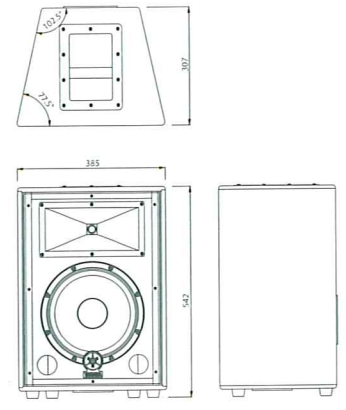

*Some models may not be available in all areas.

A Series

GENERAL SPECIFICATIONS

Model	A15	A12	A10	A12M	A15W
Type	2-way bass reflex				bass reflex
Frequency range (-10dB)	65Hz-20kHz	65Hz-20kHz	65Hz-20kHz	65Hz-20kHz	50Hz-200Hz
Nominal Impedance	8Ω	8Ω	8Ω	8Ω	8Ω
Power rating	NOISE*	200W	150W	125W	250W
	PGM	400W	300W	250W	500W
	MAX	800W	600W	500W	1000W
Sensitivity (1w, 1m)	98dB SPL	97dB SPL	98dB SPL	97dB SPL	97dB SPL
Component	LF	15" cone	12" cone	10" cone	15" cone
	HF	1" VC, Horn-TW	1" VC, Horn-TW	1" VC, Horn-TW	1" VC, Horn-TW
Connectors	Speakon x 1, Phone x 1	Speakon x 1, Phone x 1	Speakon x 1, Phone x 1	Speakon x 1, Phone x 1	Speakon x 2, Phone x 2
Dimension (W x H x D)	470 x 665 x 375 (18-1/2" x 26-3/16" x 14-13/16")	405 x 575 x 323 (15-7/8" x 22-5/8" x 12-3/4")	385 x 535 x 307 (15-3/16" x 21-1/16" x 12-1/16")	575 x 405 x 323 (22-5/8" x 15-7/8" x 12-3/4")	485 x 622 x 485 (19-1/8" x 24-1/2" x 19-1/8")
Weight	21.3Kg (46.9 lbs.)	16Kg (35.3 lbs.)	14.4Kg (31.7 lbs.)	15.6Kg (34.4 lbs.)	20.9Kg (46.1 lbs.)

* EIA RS426

DIMENSIONS

unit : mm

A15

A12

A10

A12M

A15W