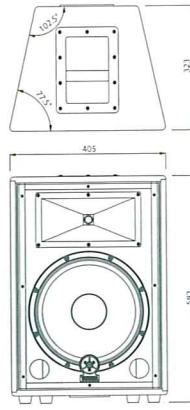

*Some models may not be available in all areas.

A Series

GENERAL SPECIFICATIONS

Model	A15	A12	A10	A12M	A15W
Type	2-way bass reflex				bass reflex
Frequency range (-10dB)	65Hz-20kHz	65Hz-20kHz	65Hz-20kHz	65Hz-20kHz	50Hz-200Hz
Nominal Impedance	8Ω	8Ω	8Ω	8Ω	8Ω
Power rating	NOISE*	200W	150W	125W	250W
	PGM	400W	300W	250W	500W
	MAX	800W	600W	500W	1000W
Sensitivity (1w, 1m)	98dB SPL	97dB SPL	98dB SPL	97dB SPL	97dB SPL
Component	LF	15" cone	12" cone	10" cone	15" cone
	HF	1" VC, Horn-TW	1" VC, Horn-TW	1" VC, Horn-TW	1" VC, Horn-TW
Connectors	Speakon x 1, Phone x 1	Speakon x 1, Phone x 1	Speakon x 1, Phone x 1	Speakon x 1, Phone x 1	Speakon x 2, Phone x 2
Dimension (W x H x D)	470 x 665 x 375 (18-1/2" x 26-3/16" x 14-13/16")	405 x 575 x 323 (15-7/8" x 22-5/8" x 12-3/4")	385 x 535 x 307 (15-3/16" x 21-1/16" x 12-1/16")	575 x 405 x 323 (22-5/8" x 15-7/8" x 12-3/4")	485 x 622 x 485 (19-1/8" x 24-1/2" x 19-1/8")
Weight	21.3Kg (46.9 lbs.)	16Kg (35.3 lbs.)	14.4Kg (31.7 lbs.)	15.6Kg (34.4 lbs.)	20.9Kg (46.1 lbs.)

* EIA RS426

DIMENSIONS

unit : mm

A15

A12

A10

A12M

A15W