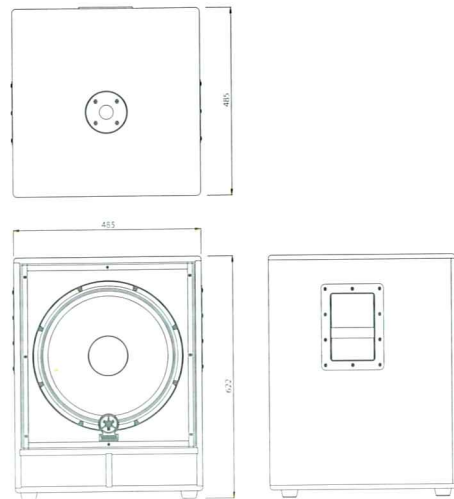

*Some models may not be available in all areas.

A Series

GENERAL SPECIFICATIONS

Model	A15	A12	A10	A12M	A15W
Type	2-way bass reflex				bass reflex
Frequency range (-10dB)	65Hz-20kHz	65Hz-20kHz	65Hz-20kHz	65Hz-20kHz	50Hz-200Hz
Nominal Impedance	8Ω	8Ω	8Ω	8Ω	8Ω
Power rating	NOISE*	200W	150W	125W	250W
	PGM	400W	300W	250W	500W
	MAX	800W	600W	500W	1000W
Sensitivity (1w, 1m)	98dB SPL	97dB SPL	98dB SPL	97dB SPL	97dB SPL
Component	LF	15" cone	12" cone	10" cone	15" cone
	HF	1" VC, Horn-TW	1" VC, Horn-TW	1" VC, Horn-TW	1" VC, Horn-TW
Connectors	Speakon x 1, Phone x 1	Speakon x 1, Phone x 1	Speakon x 1, Phone x 1	Speakon x 1, Phone x 1	Speakon x 2, Phone x 2
Dimension (W x H x D)	470 x 665 x 375 (18-1/2" x 26-3/16" x 14-13/16")	405 x 575 x 323 (15-7/8" x 22-5/8" x 12-3/4")	385 x 535 x 307 (15-3/16" x 21-1/16" x 12-1/16")	575 x 405 x 323 (22-5/8" x 15-7/8" x 12-3/4")	485 x 622 x 485 (19-1/8" x 24-1/2" x 19-1/8")
Weight	21.3Kg (46.9 lbs.)	16Kg (35.3 lbs.)	14.4Kg (31.7 lbs.)	15.6Kg (34.4 lbs.)	20.9Kg (46.1 lbs.)

* EIA RS426

DIMENSIONS

unit : mm

A15

A12

A10

A12M

A15W