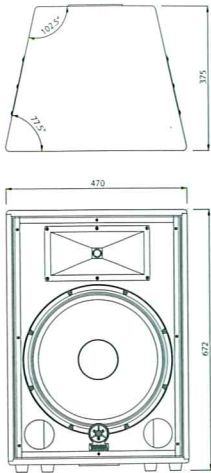

*Some models may not be available in all areas.

A Series

GENERAL SPECIFICATIONS

Model	A15	A12	A10	A12M	A15W
Type	2-way bass reflex				bass reflex
Frequency range (-10dB)	65Hz-20kHz	65Hz-20kHz	65Hz-20kHz	65Hz-20kHz	50Hz-200Hz
Nominal Impedance	8Ω	8Ω	8Ω	8Ω	8Ω
Power rating	NOISE*	200W	150W	125W	250W
	PGM	400W	300W	250W	500W
	MAX	800W	600W	500W	1000W
Sensitivity (1w, 1m)	98dB SPL	97dB SPL	98dB SPL	97dB SPL	97dB SPL
Component	LF	15" cone	12" cone	10" cone	15" cone
	HF	1" VC, Horn-TW	1" VC, Horn-TW	1" VC, Horn-TW	1" VC, Horn-TW
Connectors	Speakon x 1, Phone x 1	Speakon x 1, Phone x 1	Speakon x 1, Phone x 1	Speakon x 1, Phone x 1	Speakon x 2, Phone x 2
Dimension (W x H x D)	470 x 665 x 375 (18-1/2" x 26-3/16" x 14-13/16")	405 x 575 x 323 (15-7/8" x 22-5/8" x 12-3/4")	385 x 535 x 307 (15-3/16" x 21-1/16" x 12-1/16")	575 x 405 x 323 (22-5/8" x 15-7/8" x 12-3/4")	485 x 622 x 485 (19-1/8" x 24-1/2" x 19-1/8")
Weight	21.3Kg (46.9 lbs.)	16Kg (35.3 lbs.)	14.4Kg (31.7 lbs.)	15.6Kg (34.4 lbs.)	20.9Kg (46.1 lbs.)

* EIA RS426

DIMENSIONS

unit : mm

A15

A12

A10

A12M

A15W