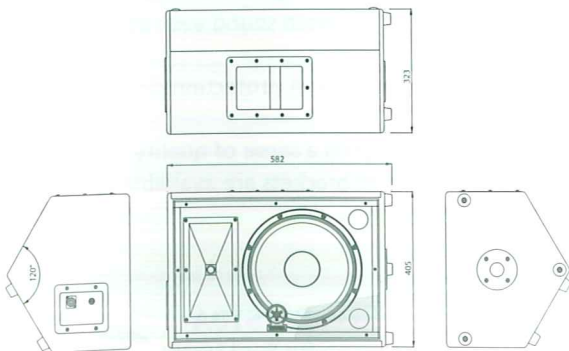

*Some models may not be available in all areas.

A Series

GENERAL SPECIFICATIONS

Model	A15	A12	A10	A12M	A15W
Type	2-way bass reflex				bass reflex
Frequency range (-10dB)	65Hz-20kHz	65Hz-20kHz	65Hz-20kHz	65Hz-20kHz	50Hz-200Hz
Nominal Impedance	8Ω	8Ω	8Ω	8Ω	8Ω
Power rating	NOISE*	200W	150W	125W	250W
	PGM	400W	300W	250W	500W
	MAX	800W	600W	500W	1000W
Sensitivity (1w, 1m)	98dB SPL	97dB SPL	98dB SPL	97dB SPL	97dB SPL
Component	LF	15" cone	12" cone	10" cone	15" cone
	HF	1" VC, Horn-TW	1" VC, Horn-TW	1" VC, Horn-TW	1" VC, Horn-TW
Connectors	Speakon x 1, Phone x 1	Speakon x 1, Phone x 1	Speakon x 1, Phone x 1	Speakon x 1, Phone x 1	Speakon x 2, Phone x 2
Dimension (W x H x D)	470 x 665 x 375 (18-1/2" x 26-3/16" x 14-13/16")	405 x 575 x 323 (15-7/8" x 22-5/8" x 12-3/4")	385 x 535 x 307 (15-3/16" x 21-1/16" x 12-1/16")	575 x 405 x 323 (22-5/8" x 15-7/8" x 12-3/4")	485 x 622 x 485 (19-1/8" x 24-1/2" x 19-1/8")
Weight	21.3Kg (46.9 lbs.)	16Kg (35.3 lbs.)	14.4Kg (31.7 lbs.)	15.6Kg (34.4 lbs.)	20.9Kg (46.1 lbs.)

* EIA RS426

DIMENSIONS

unit : mm

A15

A12

A10

A12M

A15W