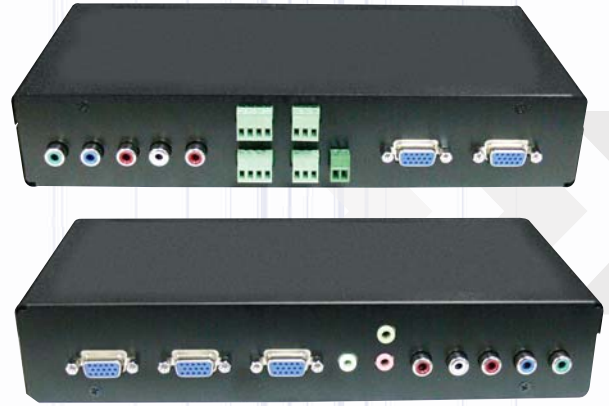

With its simple integration and user friendly function (easy to use) ABtUS AVS-1200C/S can be easily integrated and acts as an extended central media control unit. ABtUS offers a universal projector control; it controls a projector's power on/off, input switching, and volume control via RS-232 and/or IR control. The ABtUS AVS-1200C/S can also be configured for motorize screen or room lightings control. The ABtUS AVS-1200C/S can be easily mounted no matter where it is: In a lectern, desk top, wall, or even a rack.

The ABtUS AVS-1200C/S is a high performance Multi Media Controller designed for any small Multi Media Class Room or boardroom application.

AVS-1200/C

AVS-1200/S

MULTI MEDIA CONTROLLER

VGA Switcher 3-In 2-Out DA 900MHz (R+G+B)

Technical Specifications

AVS-1200C/S

INPUTS:	3x VGA (15Pin D-Sub Female) 2x 3.5mm Stereo Jack Female (PC Audio) 2x RCA Audio (1 x RS-232 Comport)
OUTPUTS:	3x RCA Video (3xCV or 1x S-Video or 1x component Video) 2x VGA (15Pin D-Sub Female) 1xStereo Audio 2RCA Connector (Left channel and Right Channel) 3xVideo 3RCA Connector (3xCV or 1x S-Video or 1x component Video)
COMPORT:	2xIR Output port (3.5 mm direct insertion captive screw connector, 4 pole) 2xReplay Output port (3.5 mm direct insertion captive screw connector, 4 pole) 3xRS-232 Output port (3.5 mm direct insertion captive screw connector, 5 pole)
CONTROL:	Manual or RS-232.
POWER SOURCE:	AC-DC Adaptor 12V-DC (3.5 mm direct insertion captive screw connector, 5 pole)
VGA BANDWIDTH:	900 MHz (1 to 20 meter of VGA cable)
VIDEO OUTPUT:	1 to 28 meter of Video cable.
ACCESSORIES:	AC-DC Adaptor 12V-DC 1.5A, interconnection cable between AVS1200/C & AVS-1200/S