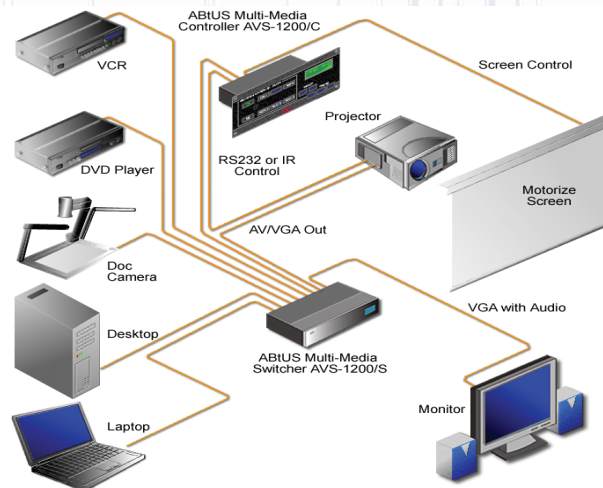

Configuration Diagram

Distributed by:

AV MEDIA PTE LTD

Blk 2023 #02-106 Bukit Batok Industrial
Park A Street 23, Singapore 659528
Tel: (65) 6-569 2123 Fax: (65) 6-569 6589
E-mail: enquiries@avmedia.com.sg
www.avmedia.com.sg