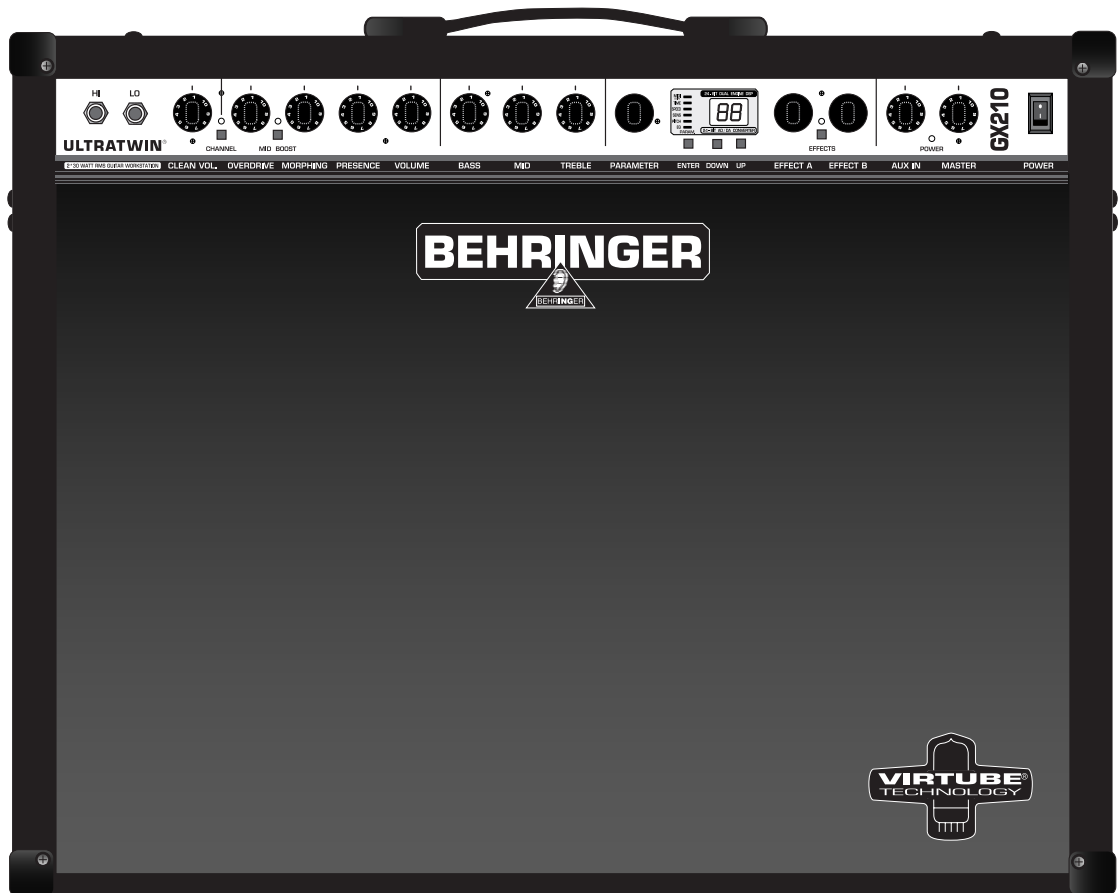

GX210

ULTRATWIN®

Technical Specifications

Version 1.1 August 2000

ENGLISH

www.behringer.com

ULTRATWIN®

Ultra-flexible 2 x 30 Watt Guitar Workstation with Digital Multi-Effects Processor

- ▲ Powerful 2 x 30 Watt RMS Guitar Workstation with authentic VIRTUBE® tube emulation
- ▲ Two original 35 Watt 10" JENSEN vintage guitar speakers model JCH10/35
- ▲ Two independent channels with separate volume controls and effects
- ▲ CLEAN channel delivers clean and slightly distorted tube sounds
- ▲ OVERDRIVE channel offers a broad range, from modern crunch to high-gain sounds
- ▲ Unique Morphing control allows blending between various distortion characteristics
- ▲ Dedicated vintage-type 3-band EQ
- ▲ 24-bit stereo multi-effects processor with ultra-high resolution 24-bit AD/DA converters
- ▲ 31 original VIRTUALIZER®/MODULIZER® presets with world-class effects such as Reverb, Delay, Phaser, Chorus, Flanger, Pitch Shifter, Speaker Simulator, Rotary Speaker, Magic Drive, Compressor, Expander, Wah, Tube Emulator and various effect combinations
- ▲ 99 outstanding and easy-to-edit user presets
- ▲ Quasi-analog operation: three FX parameters per preset can be edited with dedicated controls
- ▲ Adjustable aux and tape input for playback or other line-level signals (e.g. CD player, drum computer, etc.)
- ▲ Frequency-corrected stereo line output for recording and live applications
- ▲ Insert facility for external effects devices (stomp boxes, wah-wah pedals, etc.)
- ▲ Channel select and effect bypass footswitch FS112 included
- ▲ Complete MIDI implementation for channel and effect selection as well as real time control
- ▲ Master volume control and frequency-corrected stereo headphones output
- ▲ Extremely rugged construction ensures long life, even under the most demanding conditions
- ▲ Robust power supply ensures excellent transient response
- ▲ Manufactured under ISO9000 certified management system