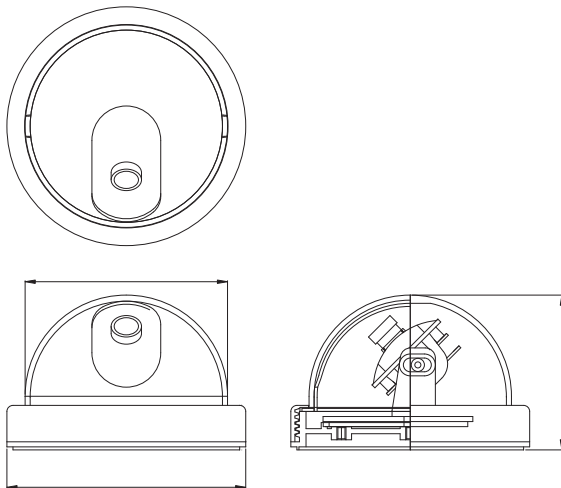

CD-500 (NTSC) / CD-501 (PAL)

Color Standard Dome Camera

Features

- 1/3" SONY Super HAD CCD Sensor
- 550 TV Lines
- 3.6mm fixed lens
- AGC, BLC, ESC
- 12VDC
- Compact Size

Dimensions (UNIT : mm)

Configurations

Specification

ITEM	CD-500	CD-501
Signal System	NTSC	PAL
Image Sensor	1/3" SONY Super HAD CCD	
Total/Effective Pixels	270K/250K	320K/290K
Resolution	550 TV lines	
Shutter Speed	1/60~1/100,000 sec.	1/50~1/100,000 sec.
Video Output	VBS 1.0Vp-p(75Ω Composite)	
Sync. System	Internal	
Scanning System	2:1 Interlace	
S/N Ratio	More than 48dB	
Min. Illumination	0.3 Lux	
AGC	On / Off Selectable	
ESC	On / Off Selectable	
BLC	On / Off Selectable	
Lens	3.6mm fixed lens	
Power Supply	DC 12V	
Operating Temp.	-10℃ ~ +50℃	
Dimension	100 mm(W) x76.5 mm(L)	

Available Models

- CD-300 / CD-301 : 480 TV Lines

Specification are subject to change without any prior notice.