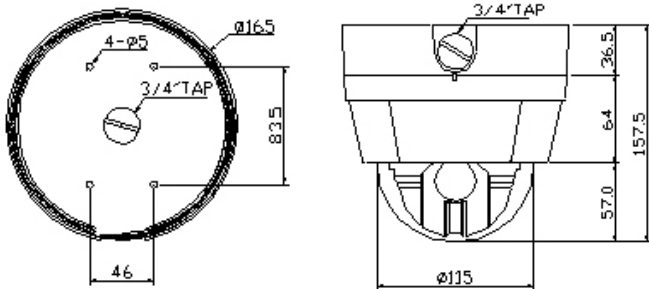

MSD-100 (NTSC) / MSD-101 (PAL)

10x Mini Speed dome camera

Features

- 100x Zoom (Optical 10x, Digital 10x)
- True Day & Night (ICR)
- DNR (Digital Noise Reduction)
- 128 Preset Positions
- 4 Pattern, 8 Group
- 4 Privacy zone
- Panning speed : MAX. 360° / sec
- DC12V

Specification

ITEM	MSD-100	MSD-101
Signal System	NTSC	PAL
Image Sensor	1/4" SONY CCD	
Total/Effective Pixels	410K/380K	470K/440K
Resolution	500 TV Lines (Color), 570 TV Lines (B/W)	
Shutter Speed	128x ~ 1/120,000 sec.	
S/N Ratio	50dB (AGC Off)	
Zoom	x10 Optical Zoom, x10 Digital Zoom	
Min. Illumination	0.7 Lux (Color) / 0.02 Lux (B/W) @50 IRE	
Day & Night	Auto/ Day / Night (ICR)	
Focus	Auto / Manual / Semi-Auto	
Iris	Auto / Manual	
Focal Length	F1.8, f=3.8-38mm	
AGC	Normal / High / Off	
BLC, SSNR	Low / Middle / High / Off	
White Balance	Auto / Manual (Red, Blue Gain Adjustable)	
Flickerless	Selectable	
Privacy Zone	4 zones	
Range	Pan 360° (Endless) / Tilt 95	
Pan/Tilt Speed	Preset : 360° / sec	
	Manual : 0.05 ~ 360° / sec	
	Swing : 1 ~ 180° / sec	
Preset	128 Preset positions	
Pattern	4 Patterns, about 5 minute / Pattern	
Swing / Group	8 Swings / 8 Groups	
Communication	RS-485	
Protocol	Pelco-D, Pelco-P selectable (RS-485)	
Alarm Input	4 Inputs	
Dimension	Dome : $\phi 115$. Housing: $\phi 147.5 \times 141$ (H) mm	
Weight	Approx 1.2 Kg / 2.6 Lbs	
Operating Temp.	0 ~ 40°C	

Specification are subject to change without any prior notice.

Dimensions (UNIT : mm)

Brackets

[MSD-WMB]

[MSD-CMB]

[MSD-SMB]

[MSD-CMA]

[Flush Mount]