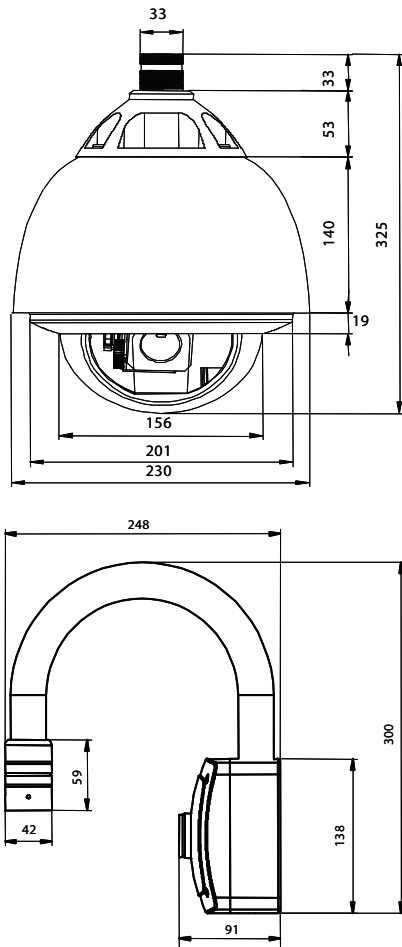

QSD-A360-WDR (NTSC) / QSD-A361-WDR (PAL)

36x Speed dome camera (Outdoor)

Dimensions (UNIT : mm)

Features

- Optical 36x, Digital 10x
- WDR (Wide Dynamic Range)
- True Day & Night (ICR)
- 128 Preset Positions
- 8 Privacy zone
- 4 Pattern, 8 Group
- Alarm In/Out (8/4)
- Pelco D & P protocol
- Motion detection
- IP66, Weather proof

Specification

ITEM	QSD-A360-WDR	QSD-A361-WDR
Signal System	NTSC	PAL
Image Sensor	1/4" SONY CCD	
Max Pixels	410K (811H x 508V)	470K (795H x 596V)
Effective Pixels	380K (768H x 494V)	440K (752H x 582V)
Zoom	36x Optical zoom, 12x Digital zoom	
Focal length	F1.6~4.5, f=3.4~122.4mm	
S/N Ratio	More than 50dB (AGC Off)	
Horizontal Res.	530 TV Lines	
Min. Illumination	0.3 Lux(Day). 0.005 Lux (@50 IRE, F=1.6)	
White Balance	Auto / Manual (Red, Blue gain adjustable)	
Day/Night	Auto / Day / Night (ICR)	
Focus	Auto / Manual / Semi-Auto	
Iris	Auto / Manual	
Backlight	On / Off	
Pan/Tilt Range	360° / 90°	
Pan Speed	0.1 ~ 240 /sec (64 Levels)	
Preset point	128 Presets	
Preset Speed	Max 400° /sec	
Privacy Zone	8 zones	
Operating Temp.	-30°C ~ 50°C	
Communication	RS-485	
Alarm in/out	8 inputs / 4 output (optional)	
OSD	Built in	
Operation Humidity	Less than 90% RH	
Dimension	Dome: 152mm, Housing: 214x260(H)mm	
Weight	Approx 2.5 Kg	
Power consumption	AC 24V / 2.5A	