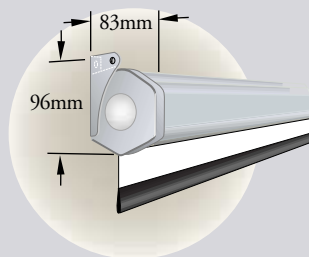

Baronet/HW or CE

BARONET/CE

Furnished with terminal strip and white 3-position "European" style wall switch for surface mounting. 220V motor only.

Baronet

H x W cm	Case Length	Shipping Wt. (kg)	H x W cm	Case Length	Shipping Wt. (kg)
<i>AV Format</i>			178 x 178	190	11
127 x 127	140	8	213 x 213	225	14
152 x 152	164	10	244 x 244	257	15
Nominal Diagonal	Viewing Area	Overall Size	Case Length	Shipping Wt. (kg)	

<i>NTSC/PAL Format (3:4)</i>					
6'/183 cm	108 x 144	118 x 151	164	10	
7'/213 cm	127 x 169	136 x 177	190	11	
8'/244 cm	152 x 203	163 x 212	225	14	
10'/305 cm	175 x 234	185 x 244	257	15	
<i>HDTV Format (9:16)</i>					
92"/234 cm	114 x 203	125 x 212	225	14	
106"/269 cm	132 x 234	142 x 244	257	15	
<i>WideScreen Format (1:1.85)</i>					
8'/244 cm	119 x 221	130 x 229	242	14	
9'/305 cm	127 x 234	137 x 244	257	15	

DRAPER

PREMIER

With Perfectly Flat Surface

The PREMIER is designed specifically for video and data projection. A sophisticated tab tensioning system holds the viewing surface perfectly flat and wrinkle free. The projected image is framed at the sides by black masking borders (standard). The PREMIER is available with M1300 or M2500 front screen viewing surfaces. CINEFLEX surface is also available for rear projection. The PREMIER features quiet motor-in-roller design. It is suitable for either wall or suspended mounting.