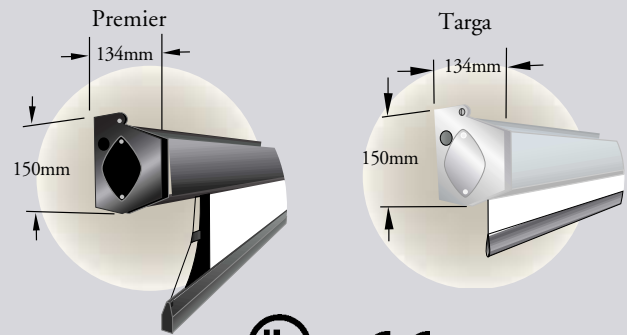

TARGA

Contemporary Electric Screen

The Targa's motor-in-roller design provides reliable, silent operation. The viewing surface is centered in the case for a trim, balanced appearance. The pentagonal steel case and endcaps are finished in dove grey (standard), black or white. Select Fiberglass Matt White, Glass Beaded or AT1200 acoustically transparent viewing surface.

H x W cm	Case Length	Shipping Wt.(kg)	H x W cm	Case Length	Shipping Wt.(kg)
<i>AVFormat</i>					
127 x 127	145	17	213 x 274	293	29
152 x 152	171	19	274 x 274	293	32
178 x 178	196	21	244 x 305	323	35
213 x 213	232	27	305 x 305	323	36
183 x 244	262	27	274 x 366	384	40
244 x 244	262	28	366 x 366	384	41
Nominal Diagonal	Viewing Area	Overall Size	Case Length	Shipping Wt.(kg)	
<i>NTSC/PAL Format (3:4)</i>					
6'/183 cm	108 x 144	118 x 151	171	20	
7'/213 cm	127 x 169	136 x 177	196	23	
8'/244 cm	152 x 203	163 x 212	232	25	
10'/305 cm	175 x 234	185 x 244	262	27	
11'/335 cm	198 x 264	211 x 274	293	31	
150"/381 cm	221 x 295	234 x 305	323	34	
15'/457 cm	267 x 356	277 x 366	384	40	

Also available in 9:16 HDTV and 1:1.85 WideScreen formats.