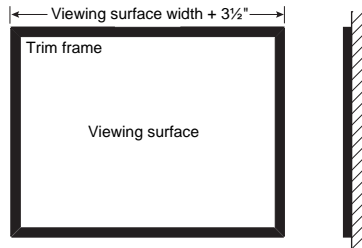

System Options

- **Viewing Surfaces**—M1300, M2500, HiDEF GREY or glass beaded.
- **Standard Sizes**—Listed in chart.
- **Custom Sizes**—Any size up to the maximum standard size in the chart. Overall size, including frame, equals image area plus 3½”.
- **Frame Finishes**—Black aluminum is standard, white is available. This frame may be covered with velvety black VEL-TEX to eliminate reflections on the frame. Hardwoods and laminates also available and are permanently attached to the structural aluminum frame.

Laminates—Grey, maroon, tan or black, as well as custom finishes.

Hardwoods—Light, medium or dark oak, walnut or mahogany.

- **Black Masking Borders**—The frame serves as the border in all formats.

- **Mounting**—Permanent wall mount (brackets included) or wall mount with an optional manual or motorized tilt feature. Max. overall depth: 17/8”. Viewing surface approx. 1¼” from wall.

Specifications—Clarion

_____ Projection screens, size _____ h. x _____ w. (overall size), designed for permanent wall mounting. Extruded aluminum base frame, equipped with snaps set on 6” centers. Extruded aluminum trim frame forms 1¼” border. Trim frame finished with (select: matt black/white thermosetting acrylic; burgundy/dove grey/beige/black laminate; light/medium/dark oak/walnut/mahogany hardwood; optional black VEL-TEX textile). Viewing surface to be seamless (select: M1300/M2500/HiDEF GREY/glass beaded/optional AT1200). Viewing surfaces to have reinforced black webbing on all four sides with snaps to fit base frame. Webbing completely concealed by trim frame. Trim frame equipped with mounting flange that mates with wall brackets.