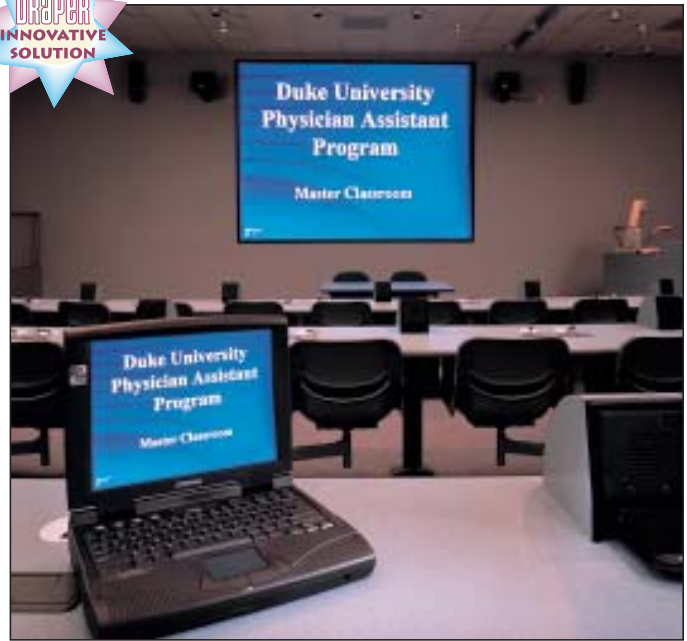

Clarion

Projection Perfection

Improve your image—with a CLARION projection screen. How? The viewing surface is *perfectly flat*. And a perfectly flat viewing surface means *perfect picture quality*. The CLARION's viewing surface is stretched tightly over a self-concealing aluminum frame, which also forms an attractive border, for a clean, theatre-like appearance.

Clarion—Tilting Style

The CLARION and WRAPAROUND STYLE CLARION are available with a system to tilt the entire assembly away from the wall, to any desired angle (up to 20°). Tilting the screen eliminates keystone with overhead projectors, LCD projection panels and floor-mounted video projectors. Manual and motorized systems available: motorized systems controlled by one 3-position switch or choose from options on page 5.