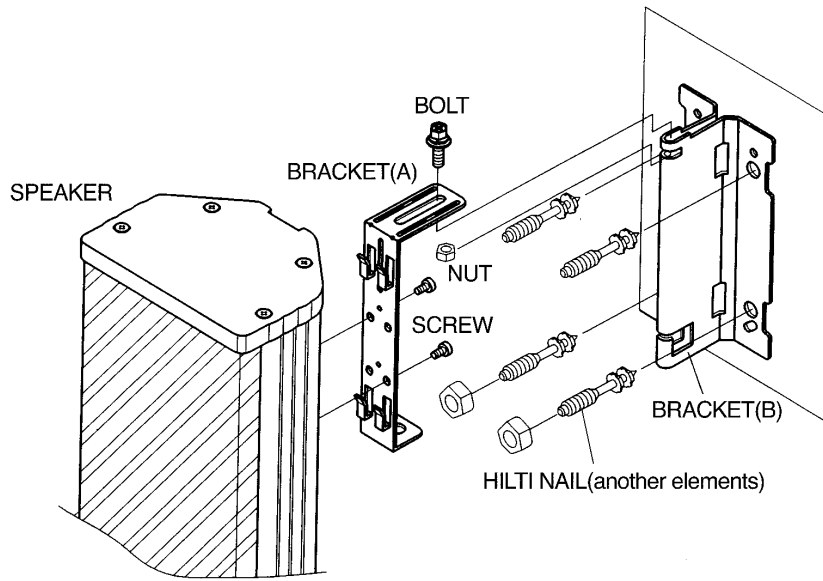

CS-710/720/730/740

interM

COLUMN SPEAKER(INDOOR USE)

FEATURES

- **INDOOR USE**
These column speakers are designed for indoor use.
- **LONG LIFE**
You can use these long time, why these are designed with aluminum alloy and painted for anti-rust.
- **HIGH EFFICIENCY FOR P.A**
Full range speaker unit and matching transformer are incorporated for high efficiency of P.A.
- **EASY INSTALLATION**
With instrument, you can install it easily by using provided bracket.

SPECIFICATIONS

spec \ model	Unit	CS-710	CS-720	CS-730	CS-740
Rated Input	W	10	20	30	40
Frequency Response	HZ	200-14k	200-14k	200-14k	200-14k
Impedance	Ω	1k/2k	500/1k	330/660	250/500
S.P.L 1m/1W	dB	88	90	91	93
Material of Case		Aluminum			
Weight	kg	1.6	2.9	3.8	4.6
Dimensions(W×H×D)	mm	138×253×105	138×326×105	138×453×105	138×580×105

MOUNTING METHOD

TERMINAL CONNECTION/DUAL CHANNEL ANALYZER GRAPHICS