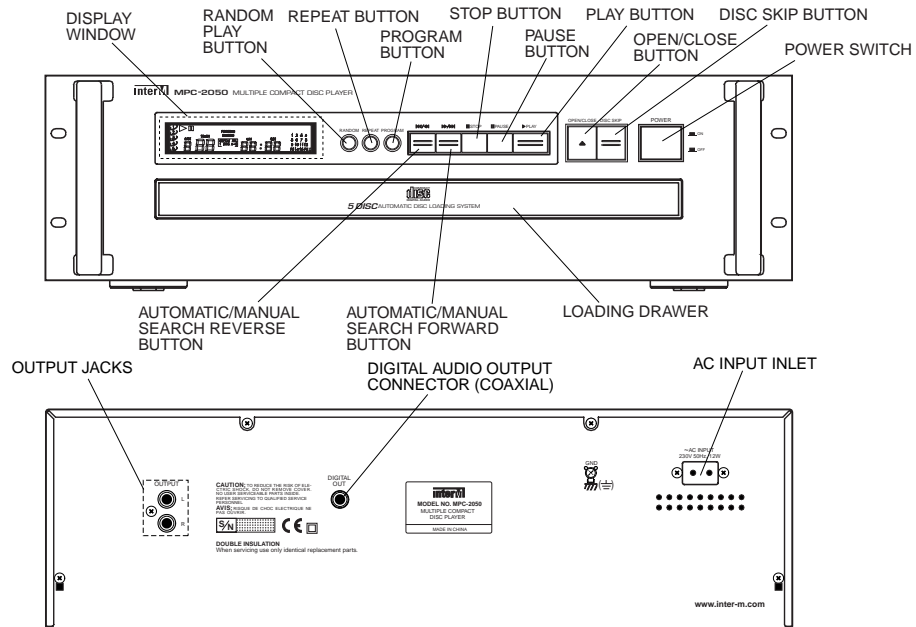

MPC-2050

BLOCK DIAGRAM

interM

OFFICE : 653-5 BANGHAK-DONG, DOBONG-KU, SEOUL, KOREA TEL : 82-2-2289-8140~8, FAX : 82-2-2289-8149

Home page : <http://www.inter-m.com>

E-mail : export@inter-m.com

9027102410