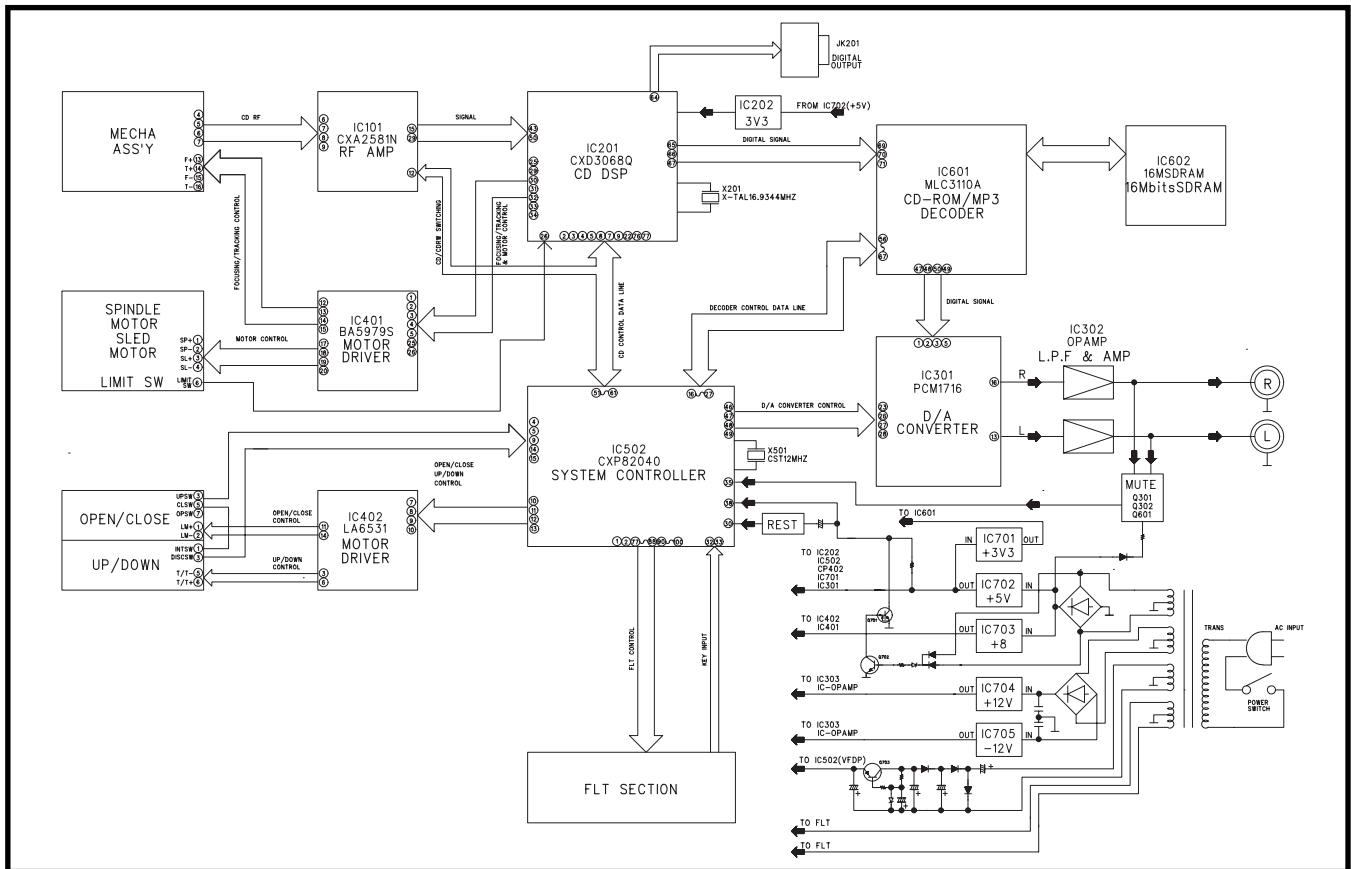

BLOCK DIAGRAM

interM

OFFICE : 653-5 BANGHAK-DONG, DOBONG-KU, SEOUL, KOREA TEL : 82-2-2289-8140~8, FAX : 82-2-2289-8149

Home page : <http://www.inter-m.com>

E-mail : export@inter-m.com

9027102410