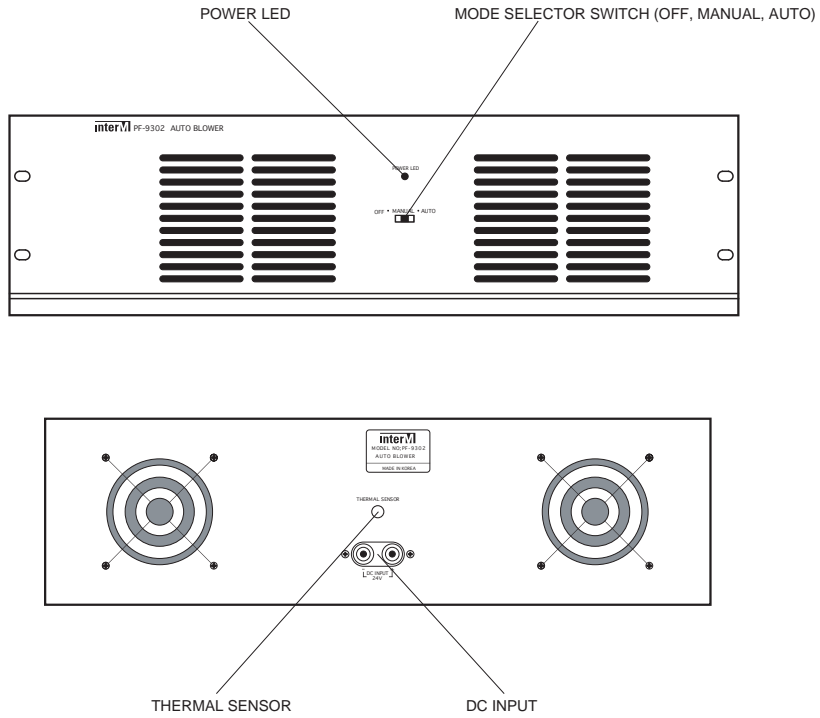

### SPECIFICATIONS

#### ■ GENERAL

- Power Source .....DC 24V
- Weight .....1.4kg
- Dimensions.....482(W) × 132(H) × 35(D)mm

BLOCK DIAGRAM