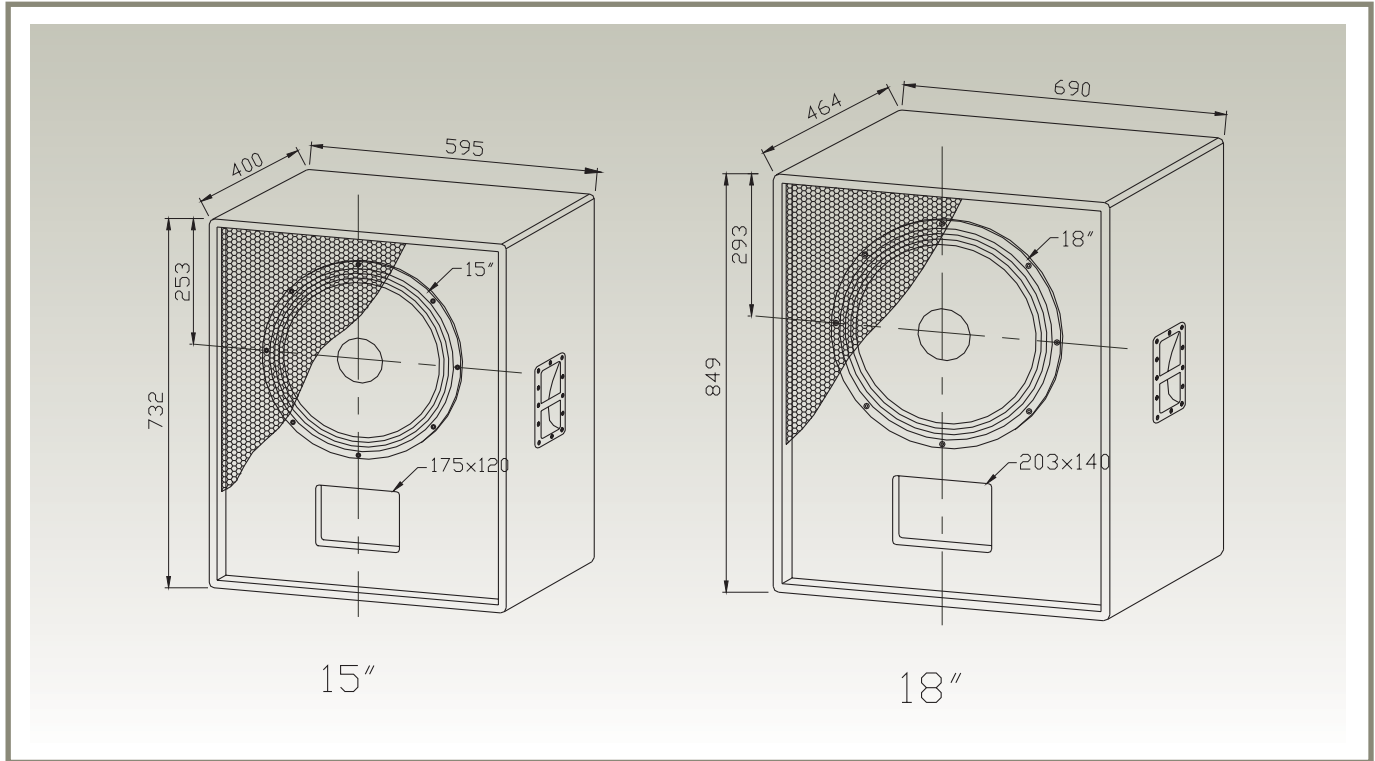

15"/18" Subwoofer

interM

SPEAKER

SPECIFICATIONS

	15" subwoofer	18" subwoofer
Impedance	8	8
Components	WLO 1 x 15"	WLO 1 x 18"
RMS Power	200W	250W
Max. Power	400W	500W
Sensitivity(1W/1M)	97dB	98dB
Frequency Response	38Hz-800Hz	36Hz-800kHz
Dimensions	400(W)x595(D)x732(H)mm	464(W)x690(D)x849(H)mm