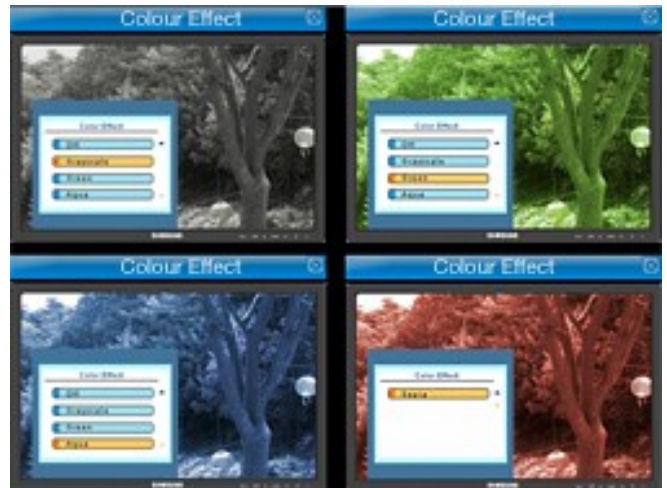

vivid & clear image

- Vivid image quality with high brightness (300cd/m²) .
- High Dynamic contrast ratio (7000:1).
- With Dynamic Contrast, you can enjoy more vivid and clear quality of multimedia contents.

Energy Saving function

- Save Energy consumption and Prolong monitor life-time.
- Monitor can be turned off automatically at the specified time (1~23hour).

Customised Key function

- Selectable Button by User's preferences.
- 3 options to select (MagicBright, MagicColor, Colour Effect).

Colour Effect

- Enjoy the picture as customer's favour : photographic effect.
- Supports 4 colour effect : Grayscale, Green, Aqua, Sepia.

Display

Screen Size	17"
Brightness	300 cd/m ²
Contrast Ratio	DC 7000 : 1 (700:1) (Typ.)
Response time	5ms
Viewing Angle(Horizontal/Vertical)	170 / 160 (CR>10)